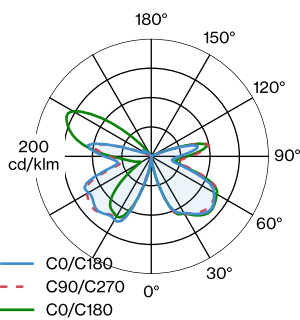

LIGHT DISTRIBUTION