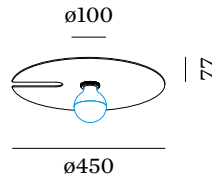

## PHYSICAL

Diameter 450 mm

Height 77 mm

1 kg

Round ceiling/wall surface luminaire made from aluminium; surface Black Matt + Light Gold; powder coated; matt texture; shade: single side reflective aluminium composited panel; lamp socket E27; lamp type A60; max. 15W; 220 - 240 V; degree of protection IP20; PC1; lamp not included;