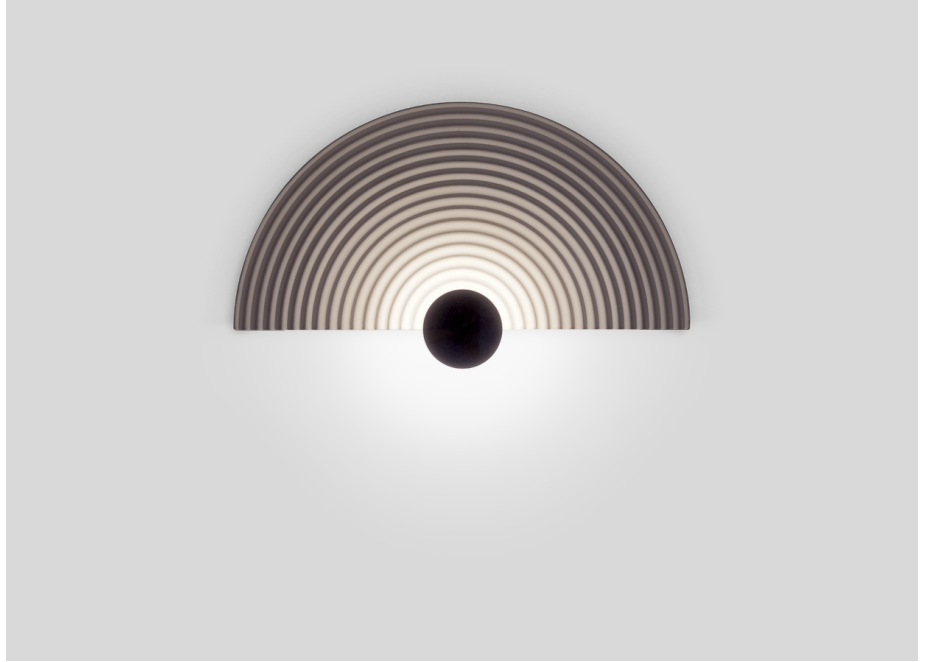

WEVER & DUCRÉ
LIGHTING

TAPIS 2.0

336274GW5

Project

Type

Notes

Quantity

Date

GENERAL

Wall

Surface

Give Warmth

similar to RAL 080 80 10^a

IP20

Interior

390 lm

Safety distance 0.3 m

PHYSICAL

Length 450 mm

Width 120 mm

Height 225 mm

1.9 kg

^a Color may deviate slightly due to production conditions.

Wall surface luminaire made from composite; indirect light distribution; surface colour "Give Warmth"; similar to RAL 080 80 10; PCB 3-step binning; phase-cut dim; light colour 3000 K; binning initial MacAdam ≤ 3 SDCM; 220 - 240 V; degree of protection IP20; PC1; driver included; light source replaceable by an authorized professional; control gear replaceable by an authorized professional;