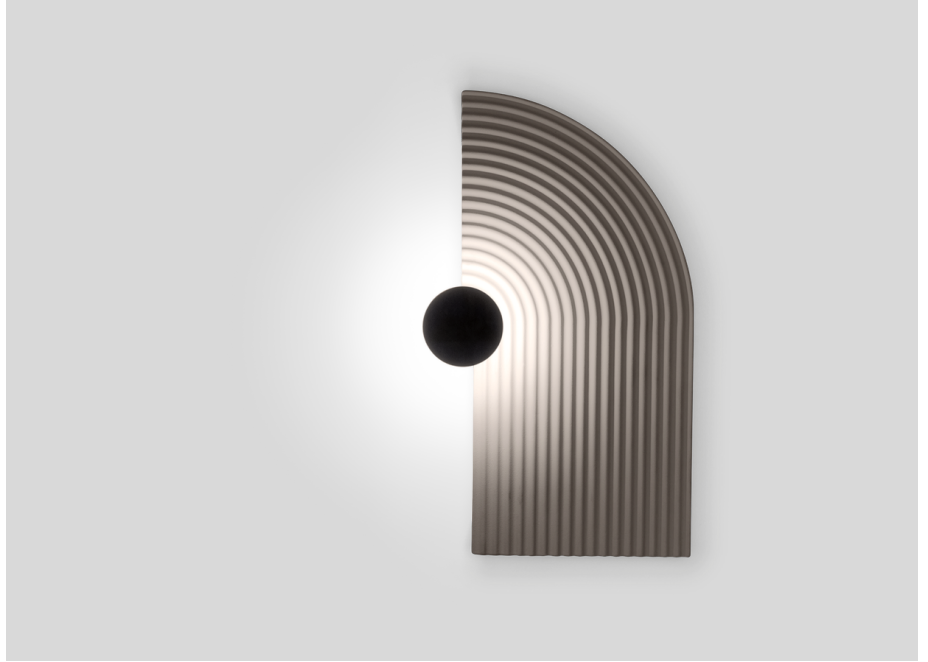

## LED

3000 K

3-step binning

## PHYSICAL

Length 225 mm

Width 120 mm

Height 450 mm

1.7 kg

<sup>a</sup> Color may deviate slightly due to production conditions.

Wall surface luminaire made from composite; indirect light distribution; surface colour "Give Warmth"; similar to RAL 080 80 10; PCB 3-step binning; phase-cut dim; light colour 3000 K; binning initial MacAdam  $\leq 3$  SDCM; 220 - 240 V; degree of protection IP20; PC1; driver included; light source replaceable by an authorized professional; control gear replaceable by an authorized professional;