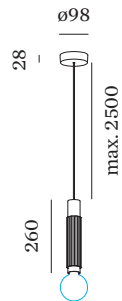

E27

Socket E27

max. 12.0 W

ELECTRICAL

220 - 240 V

Class 1

PHYSICAL

Diameter 48 mm

Height 260 mm

0.4 kg

WEVER & DUCRÉ
LIGHTING

TRACE SUSPENDED 2.0 E27

2533E0CH0

LAMPS

G95 LED Lamp

TYPE	Ø-H (MM)	ORDERCODE
2200K E27	ø96-138	9 0 0 3 E 1 1 1
2700K E27	ø96-138	9 0 0 3 E 1 6 0