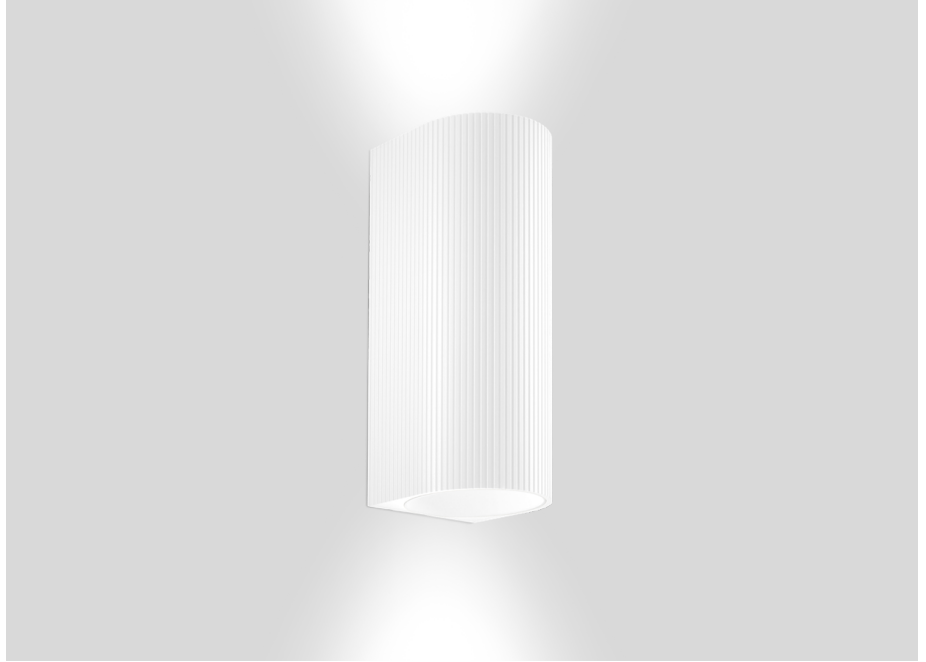

## GENERAL

Wall
Surface
White Matt
IP20
Interior
Total 1260 lm
1260 lm

## LED

3000 K
2-step binning

## PHYSICAL

Length 70 mm
Width 80 mm
Height 180 mm
0.7 kg

Wall surface luminaire made from aluminium; surface White Matt; powder coated; matt texture; up and down light emission; with COB (Chip on Board) technology for maximum efficiency; phase-cut dim; light colour 3000 K; binning initial MacAdam  $\leq 2$  SDCM; 220 - 240 V; degree of protection IP20; PC1; driver included; light source replaceable by an authorized professional; control gear replaceable by an authorized professional;