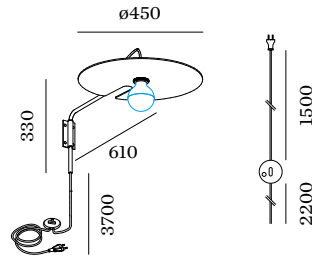

WEVER & DUCRÉ
LIGHTING

MIRRO 2.0 EXTENDED

6332E0LB0

Project
Type
Notes
Quantity
Date

GENERAL

Wall
 Surface
 Tilt max 35°
 Black Matt + Glossy Aluminium
 IP20
 Interior

LED

Lamp G95
 E27
 Socket E27
 max. 15.0 W

ELECTRICAL

dimmable
 220 - 240 V
 Class 2
 Safety distance 0.3 m

PHYSICAL

Diameter 450 mm
 Height 330 mm
 1.3 kg
 cable plug with dimmer

Wall luminaire with extended bracket; surface Black Matt + Glossy Aluminium; powder coated; matt texture; shade: single side reflective aluminium composite panel; black textile cable plug with dimmer; +/- 35° tiltable; lamp socket E27; lamp type A60; max. 15W; 220 - 240 V; degree of protection IP20; PC2; lamp not included;

WEVER & DUCRÉ
LIGHTING

MIRRO 2.0 EXTENDED

6332E0LB0

LAMPS

G95 LED Lamp

TYPE	COLOUR	Ø·H (MM)	ORDERCODE
2700K E27	Gold Mirror	ø94-136	9 0 0 3 E 1 4 2
2200K E27	Gold Mirror	ø96-138	9 0 0 3 E 1 5 6
2700K E27	Silver Mirror	ø94-136	9 0 0 3 E 1 5 7