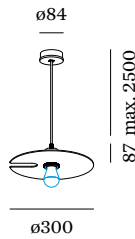

Diameter 300 mm

Height 87 mm

0.7 kg

incl. 2.5 m suspension

Round ceiling suspended luminaire made from aluminium; surface Black Matt + Glossy Aluminium; powder coated; matt texture; shade: single side reflective aluminium composite panel; inclusive adjustable cable suspension max. 2500mm in Signal Black; lamp socket E27; lamp type A60; max. 15W; 220 - 240 V; degree of protection IP20; PC1; lamp not included;