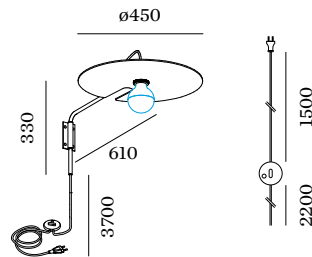

WEVER & DUCRÉ
LIGHTING

MIRRO 2.0 EXTENDED

6332E0GB0

Project
Type
Notes
Quantity
Date

GENERAL

Wall
Surface
Tilt max 35°
Black Matt + Light Gold
IP20
Interior

LED

Lamp G95
E27
Socket E27
max. 15.0 W

ELECTRICAL

dimmable
220 - 240 V
Class 2
Safety distance 0.3 m

PHYSICAL

Diameter 450 mm
Height 330 mm
1.3 kg
cable plug with dimmer

Wall luminaire with extended bracket; surface Black Matt + Light Gold; powder coated; matt texture; shade: single side reflective aluminium composite panel; black textile cable plug with dimmer; +/- 35° tiltable; lamp socket E27; lamp type A60; max. 15W; 220 - 240 V; degree of protection IP20; PC2; lamp not included;

WEVER & DUCRÉ
LIGHTING

MIRRO 2.0 EXTENDED

6332E0GB0

LAMPS

G95 LED Lamp

TYPE	COLOUR	Ø·H (MM)	ORDERCODE
2700K E27	Gold Mirror	ø94-136	9 0 0 3 E 1 4 2
2200K E27	Gold Mirror	ø96-138	9 0 0 3 E 1 5 6
2700K E27	Silver Mirror	ø94-136	9 0 0 3 E 1 5 7