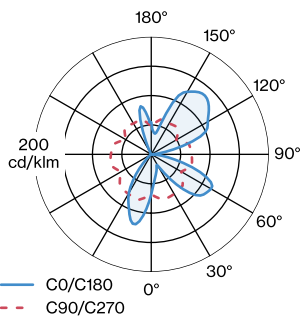

ELECTRICAL

220 - 240 V
 Total connected power 5.0 W
 Class 2

PHYSICAL

Diameter 300 mm
 Height 525 mm
 1.3 kg
 cable plug with dimmer

Table luminaire made from aluminium; surface Black Matt + Black Chrome; powder coated; matt texture; shade: single side reflective aluminium composite panel; black textile cable plug with dimmer; lamp socket E27; lamp type A60; max. 15W; 220 - 240 V; degree of protection IP20; PC2; lamp not included;

LIGHT DISTRIBUTION

WEVER & DUCRÉ
LIGHTING

MIRRO TABLE 1.0

6301E0NB0

LAMPS

A60 LED Lamp

TYPE	COLOUR	Ø · H (MM)	ORDERCODE
2700K E27	Gold Mirror	ø60 · 108	9 0 0 3 E 1 3 9
2700K E27	Silver Mirror	ø60 · 108	9 0 0 3 E 1 4 0
2200K E27	Gold Mirror	ø60 · 110	9 0 0 3 E 1 5 5