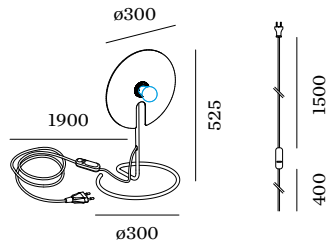

WEVER & DUCRÉ
LIGHTING

MIRRO TABLE 1.0

6301E0NB0

Project
Type
Notes
Quantity
Date

GENERAL

Table
 Standing
 Black Matt + Black Chrome
 IP20
 Interior
 395 lm

LED

Lamp A60
 E27
 Socket E27
 4.0-15.0 W
 CRI \geq 90

ELECTRICAL

220 - 240 V
 Total connected power 5.0 W
 Class 2

PHYSICAL

Diameter 300 mm
 Height 525 mm
 1.3 kg
 cable plug with dimmer

Table luminaire made from aluminium; surface Black Matt + Black Chrome; powder coated; matt texture; shade: single side reflective aluminium composite panel; black textile cable plug with dimmer; lamp socket E27; lamp type A60; max. 15W; 220 - 240 V; degree of protection IP20; PC2; lamp not included;

LIGHT DISTRIBUTION

WEVER & DUCRÉ
LIGHTING

MIRRO TABLE 1.0

6301E0NB0

LAMPS

A60 LED Lamp

TYPE	COLOUR	Ø · H (MM)	ORDERCODE
2700K E27	Gold Mirror	ø60 · 108	9 0 0 3 E 1 3 9
2700K E27	Silver Mirror	ø60 · 108	9 0 0 3 E 1 4 0
2200K E27	Gold Mirror	ø60 · 110	9 0 0 3 E 1 5 5