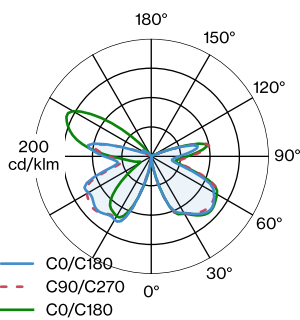

WEVER & DUCRÉ
LIGHTING

MIRRO 1.0

6321E0NB0

Project
Type
Notes
Quantity
Date

GENERAL

Ceiling
 Surface
 Black Matt + Black Chrome
 IP20
 Interior
 395 lm

LED

Lamp A60
 E27
 Socket E27
 max. 15.0 W
 CRI ≥ 90

ELECTRICAL

220 - 240 V
 Total connected power 5.0 W
 Class 1

PHYSICAL

Diameter 300 mm
 Height 77 mm
 0.7 kg

Round ceiling/wall surface luminaire made from aluminium; surface Black Matt + Black Chrome; powder coated; matt texture; shade: single side reflective aluminium composited panel; lamp socket E27; lamp type A60; max. 15W; 220 - 240 V; degree of protection IP20; PC1; lamp not included;

LIGHT DISTRIBUTION

WEVER & DUCRÉ
LIGHTING

MIRRO 1.0

6321E0NB0

LAMPS

A60 LED Lamp

TYPE	COLOUR	Ø · H (MM)	ORDERCODE
2700K E27	Gold Mirror	ø60 · 108	9 0 0 3 E 1 3 9
2700K E27	Silver Mirror	ø60 · 108	9 0 0 3 E 1 4 0
2200K E27	Gold Mirror	ø60 · 110	9 0 0 3 E 1 5 5