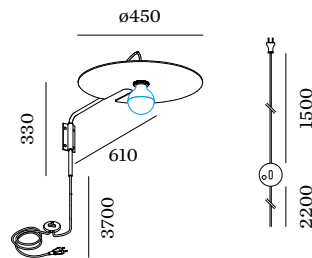

WEVER & DUCRÉ
LIGHTING

MIRRO 2.0 EXTENDED

6332E0NB0

Project
Type
Notes
Quantity
Date

GENERAL

Wall
Surface
Tilt max 35°
Black Matt + Black Chrome
IP20
Interior

LED

Lamp G95
E27
Socket E27
max. 15.0 W

ELECTRICAL

dimmable
220 - 240 V
Class 2
Safety distance 0.3 m

PHYSICAL

Diameter 450 mm
Height 330 mm
1.3 kg
cable plug with dimmer

Wall luminaire with extended bracket; surface Black Matt + Black Chrome; powder coated; matt texture; shade: single side reflective aluminium composite panel; black textile cable plug with dimmer; +/- 35° tiltable; lamp socket E27; lamp type A60; max. 15W; 220 - 240 V; degree of protection IP20; PC2; lamp not included;

WEVER & DUCRÉ
LIGHTING

MIRRO 2.0 EXTENDED

6332E0NB0

LAMPS

G95 LED Lamp

TYPE	COLOUR	Ø·H (MM)	ORDERCODE
2700K E27	Gold Mirror	ø94-136	9 0 0 3 E 1 4 2
2200K E27	Gold Mirror	ø96-138	9 0 0 3 E 1 5 6
2700K E27	Silver Mirror	ø94-136	9 0 0 3 E 1 5 7