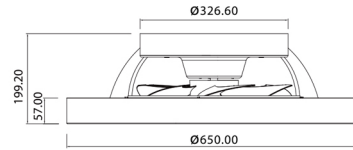

Collection: VENTILACION
Family: TIBET

Reference: 7123
Date: 16/11/2019

MAIN DATA		SIZES	
Category:	Decorative Indoor	Height (h):	20 cm
Tipology:	15	Diameter (ø):	65 cm
Description:	Ceiling Lamp LED 70W Fan 35W	Width (l):	
Finish:	White	Depth (w):	
Material:	Acrylic / White		
EAN:	8435153271236		

LOGISTIC

Total box per item:	1	INDIV.
Box 1		Gross weight: 8,70 kg
CBM Ind. Box:	0,130 m ³	Nett weight: 6,40 kg
Box height (h):	27 cm	
Box width (l):	69.5 cm	
Box depth (w):	69.5 cm	

INSTALLATION

Class protection:	I	Guarantee:	5 years	Charger:	
Input:	220-240V~ 50/60Hz	ERP:	A -> A++	Bluetooth:	NO
Beam angle:		IP Protection:	IP20	Speaker:	
Cut hole:		CRI:	>= 80		