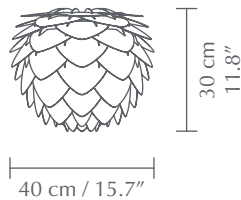

ALUVIA

Designed by UIMAGE Design Team

Pendant, floor and table lampshade
Compatible with E26 / E27

Flip 180°

Durable

DIMENSIONS

Ø: 59 cm / 23.2" Ø: 40 cm / 15.7"
H: 48 cm / 18.9" H: 30 cm / 11.8"

MATERIAL

Aluminium, polypropylene and polycarbonate

WEIGHT INCL. PACKAGING

Aluvia medium: 2 kg / 4.4 lb
Aluvia mini: 850 g / 1.9 lb

PACKAGING (L x W x H)

Aluvia medium: 29.7 x 41 x 4.3 cm / 11.7 x 16.1 x 1.7"
Aluvia mini: 19.7 x 26.7 x 4.3 cm / 7.8 x 10.5 x 1.7"

ASSEMBLY TIME

20 min - video guide at umage.com

MEDIA KIT

Photos and press material
Download at umagepress.com

ORDERING INFORMATION

Aluvia medium brushed brass	EU/UK/US/APAC #2121
Aluvia medium pearl white	EU/UK/US/APAC #2127
Aluvia medium anthracite grey	EU/UK/US/APAC #2129
Aluvia medium forest green	EU/UK/US/APAC #2131
Aluvia medium petrol blue	EU/UK/US/APAC #2133
Aluvia medium ruby red	EU/UK/US/APAC #2135
Aluvia medium saffron yellow	EU/UK/US/APAC #2137
Aluvia medium brushed bronze	EU/UK/US/APAC #2146
Aluvia mini brushed brass	EU/UK/US/APAC #2122
Aluvia mini pearl white	EU/UK/US/APAC #2128
Aluvia mini anthracite grey	EU/UK/US/APAC #2130
Aluvia mini forest green	EU/UK/US/APAC #2132
Aluvia mini petrol blue	EU/UK/US/APAC #2134
Aluvia mini ruby red	EU/UK/US/APAC #2136
Aluvia mini saffron yellow	EU/UK/US/APAC #2138
Aluvia mini brushed bronze	EU/UK/US/APAC #2147