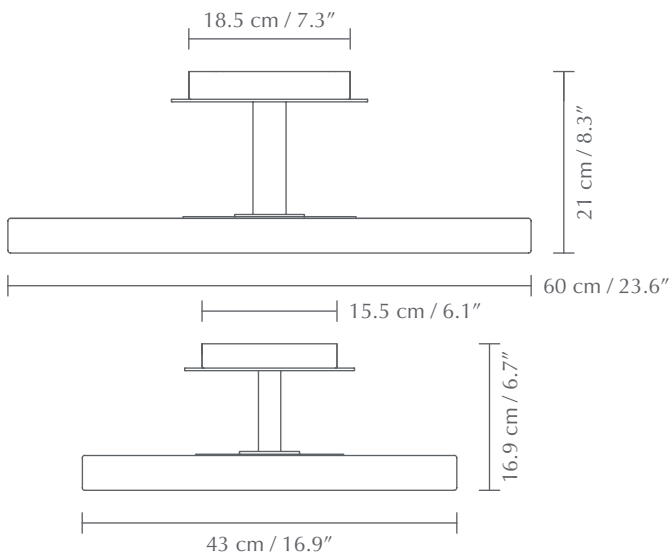

ASTERIA UP

Designed by Søren Ravn Christensen

 Surface mounted lamp

 **TESTS & CERTIFICATIONS**
CE (for indoor use), IP2X, cETLus certified

 **DIMENSIONS**
Ø: 60 cm / 23.6" Ø: 43 cm / 16.9"
H: 21 cm / 8.3" H: 16.9 cm / 6.7"

 **MATERIAL**
Steel, aluminium and PMMA
Metal canopy

 **WARRANTY**
10 years warranty against manufacturer defects

 **LIGHT SOURCE**
Asteria Up large:
EU: 37W LED panel incl. ambient top light. 3000 K
2300 lm. CRI 81. 25000 H

US: 36W LED panel incl. ambient top light. 3000 K
2400 lm. CRI 81. 25000 H

Asteria Up medium:
EU: 17W LED panel incl. ambient top light. 3000 K
1100 lm. CRI 83. 25000 H

Dimmable with external dimmer*

 **PACKAGING** (L x W x H)
Large: 84 x 65.1 x 8.5 cm / 33.1 x 25.6 x 3.3"
Medium: 67.1 x 46.9 x 8.1 cm / 26.4 x 18.5 x 3.2"

 **ASSEMBLY TIME**
10 min - video guide at umage.com

 **MEDIA KIT**
Photos and press material
Download at umage.presscloud.com

 **ORDERING INFORMATION**
Large pearl white EU/UK/APAC #2329 / US #2335
Large anthracite grey EU/UK/APAC #2330 / US #2336
Medium pearl white EU/UK/APAC #2371 / US N/A
Medium anthracite grey EU/UK/APAC #2372 / US N/A