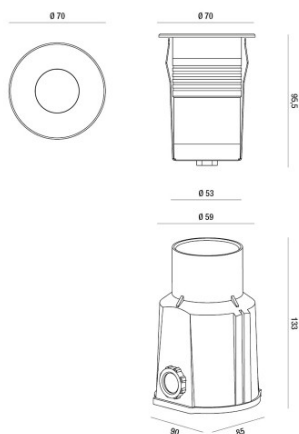

Data sheet

Willy 2 - Ground recessed luminaire

Drive-over 780 Kg spot light. Application with outer casing. Outer casing included. Frame made of AISI 316 stainless steel.

Material	Stainless steel AISI 316
Color	Stainless steel
Lumen LED source	480 lm
LED characteristics	COB
Type of cooling	Passive
LED efficiency	95lm/W@85°C
LED number	1
Operating ambient temperature	-20°C +40°C
CRI	>80
Optics	32°
Power supply	220-240V AC
Power pack type	On/Off
Total absorbed power	6.5W
IP	IP67
IK	08
Class	Class I
Dimensions	H: 133 Ø: 70 mm.
Box dimensions	H: 150 W: 95 D: 95 mm.
Hole diameter	95 mm.
Net weight	0.5 Kg.
Gross weight	0.6 Kg.
Warranty type	Warranty B
Driver	Driver Included
Designer	S.T. Fabas Luce
Bar code	8019282008767